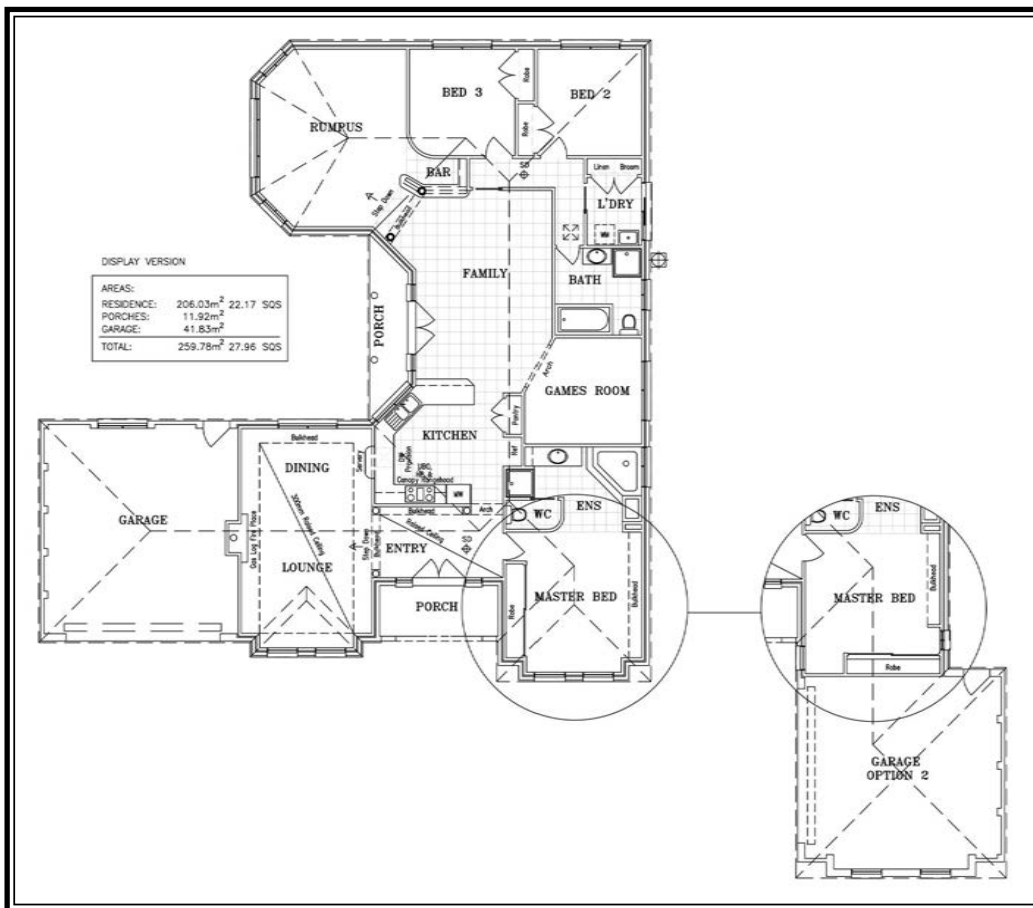

The moment you enter through the door you can appreciate the quality and spaciousness of this home. The design layout allows for complete separate living & sleeping zones a must for today's family where every member can enjoy their own privacy. Living in the 21st century, the pace is becoming faster, so we at "Profile" believe the home should be welcoming, relaxing and manageable to maintain. This and much more has been detailed into "The Liandra". Come and see for yourself.

Email: profile@profilehomes.com.au

Visit our web site: www.profilehomes.com.au

La Toscana 26.7sqs **3 Bedrooms**

The Liandra Series

Available in sizes ranging from 17sqs and over.
In 3 bedroom or 4 bedroom versions.

Display

Standard