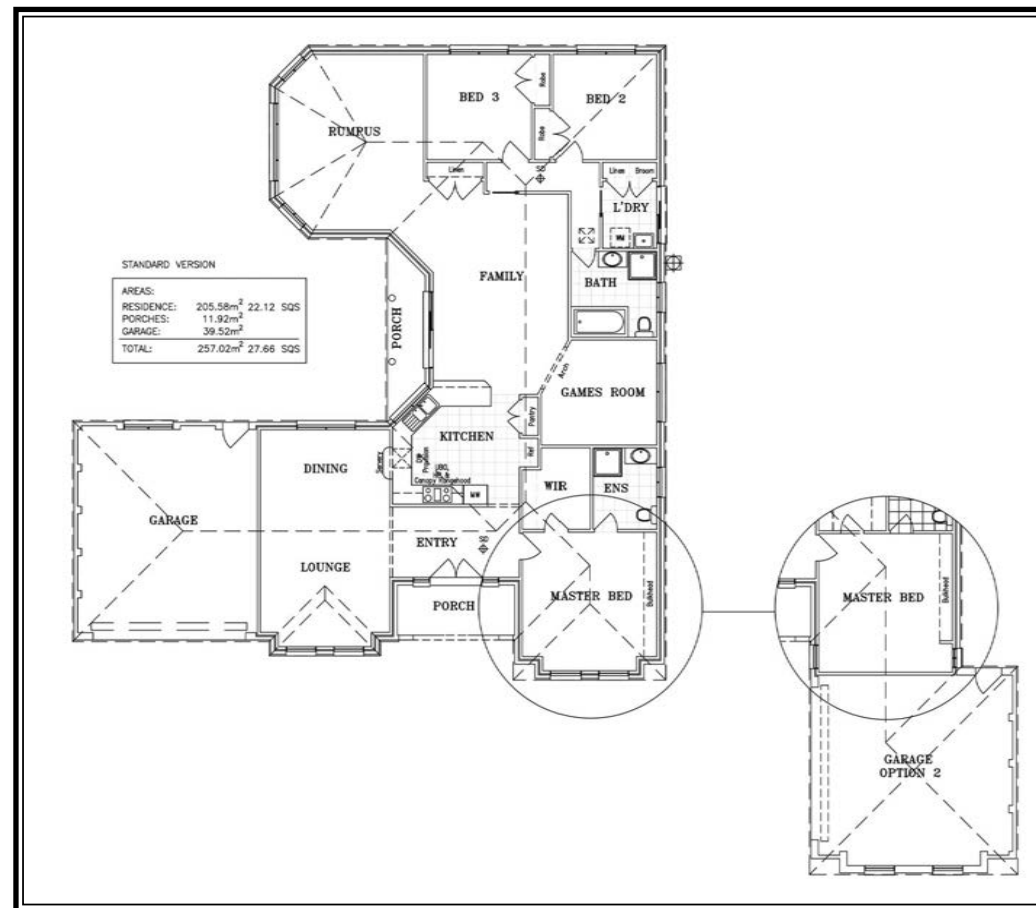

Email: profile@profilehomes.com.au

Visit our web site: www.profilehomes.com.au

La Toscana 26.7sqs **3 Bedrooms**

The Liandra Series

Available in sizes ranging from 17sqs and over.
In 3 bedroom or 4 bedroom versions.

Display

Standard